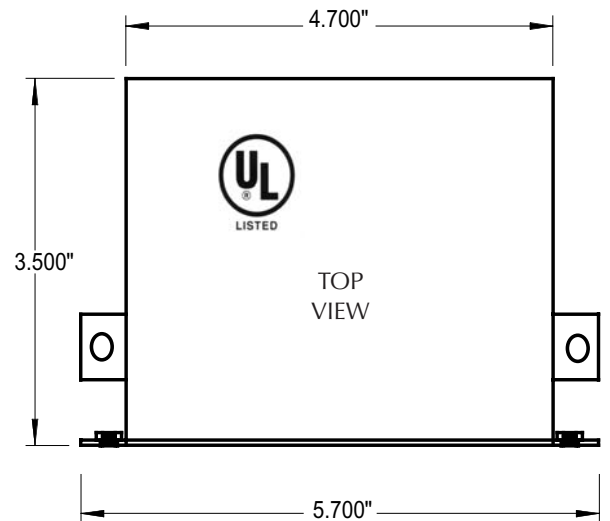

LED Model: BC

- Independently Dimmable LED Fixture
- Standard Input Voltage 12 volt AC or DC
- IC Rated, Clearances NOT Required
- Power/Wattage: 5 watts (High Power LEDs)
- 5 Year Warranty – Made in USA
- Safe for Children, Animals, Clothes, Valuables
- Easy install of LED module and Face Plate
- New Construction Electrical Box
- Remodel Box (RC) for existing construction
- 50,000 Hour Minimum Half Expected
- Optional 120 or 277 VAC input
- No Heat or UV from Light Beam
- Energy Efficient + Environment Friendly
- Durable; No Maintenance; No Filament to Break
- Call for Photometrics
- Modular design; Screwless Faceplate
- Mounting tabs and two 1/2" KO's (Hangers Optional)
- Replaces existing fixtures or outlet boxes

Pictured Model #: BC - WW

Call for Custom colors and voltages
* Not stocked - built to order only

LED MODEL	Recessed Indoor or Damp Location Optional Remodel Box (RC)
BC	
FACE PLATE	Raw (Standard) White (WH) *, Gray (GY) *, Black (BK) *, Other (Specify)
LEXAN LENS	Clear (Standard), Frosted (F), Other (Specify)
REFLECTOR	Stepped (Standard), Mirror (M), Other (Specify)
VOLTAGE IN	Remote XR or Battery (Standard) 120 VAC (120), 277 VAC (277), Remote Driver (RPK), Other (Specify)
LED COLOR	COOL White (WH), Amber (AM), Blue (BL), Red (RD), Cyan (CY), Green (GN), WARM White (WW), Other (Specify), Zener Diode Option (+Z)