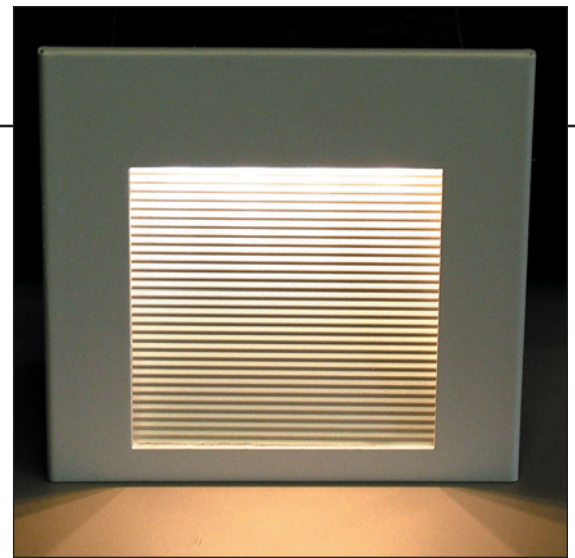

LED Model: BC

- Independently Dimmable LED Fixture
- Standard Input Voltage 12 volt AC or DC
- IC Rated, Clearances NOT Required
- Power/Wattage: 5 watts (High Power LEDs)
- 5 Year Warranty – Made in USA
- Safe for Children, Animals, Clothes, Valuables
- Easy install of LED module and Face Plate
- New Construction Electrical Box
- Remodel Box (RC) for existing construction
- 50,000 Hour Minimum Half Expected
- Optional 120 or 277 VAC input
- No Heat or UV from Light Beam
- Energy Efficient + Environment Friendly
- Durable; No Maintenance; No Filament to Break
- Call for Photometrics
- Modular design; Screwless Faceplate
- Mounting tabs and two 1/2" KO's (Hangers Optional)
- Replaces existing fixtures or outlet boxes

Pictured Model #: BC - WW

Call for Custom colors and voltages
* Not stocked - built to order only

LED MODEL	Recessed Indoor or Damp Location Optional Remodel Box (RC)
BC	
FACE PLATE	Raw (Standard) White (WH) *, Gray (GY) *, Black (BK) *, Other (Specify)
LEXAN LENS	Clear (Standard), Frosted (F), Other (Specify)
REFLECTOR	Stepped (Standard), Mirror (M), Other (Specify)
VOLTAGE IN	Remote XR or Battery (Standard) 120 VAC (120), 277 VAC (277), Remote Driver (RPK), Other (Specify)
LED COLOR	COOL White (WH), Amber (AM), Blue (BL), Red (RD), Cyan (CY), Green (GN), WARM White (WW), Other (Specify), Zener Diode Option (+Z)