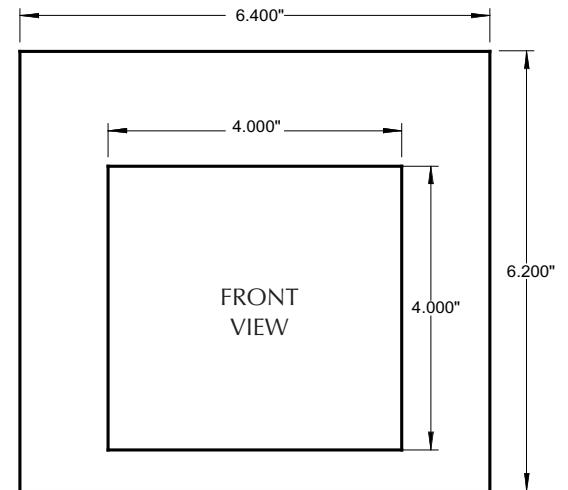

LED Model: BC

- Independently Dimmable LED Fixture
- Standard Input Voltage 12 volt AC or DC
- IC Rated, Clearances NOT Required
- Power/Wattage: 5 watts (High Power LEDs)
- 5 Year Warranty – Made in USA
- Safe for Children, Animals, Clothes, Valuables
- Easy install of LED module and Face Plate
- New Construction Electrical Box
- Remodel Box (RC) for existing construction
- 50,000 Hour Minimum Half Expected
- Optional 120 or 277 VAC input
- No Heat or UV from Light Beam
- Energy Efficient + Environment Friendly
- Durable; No Maintenance; No Filament to Break
- Call for Photometrics
- Modular design; Screwless Faceplate
- Mounting tabs and two 1/2" KO's (Hangers Optional)
- Replaces existing fixtures or outlet boxes

Pictured Model #: BC - WW

Call for Custom colors and voltages
* Not stocked - built to order only

LED MODEL	Recessed Indoor or Damp Location Optional Remodel Box (RC)
BC	
FACE PLATE	Raw (Standard) White (WH) *, Gray (GY) *, Black (BK) *, Other (Specify)
LEXAN LENS	Clear (Standard), Frosted (F), Other (Specify)
REFLECTOR	Stepped (Standard), Mirror (M), Other (Specify)
VOLTAGE IN	Remote XR or Battery (Standard) 120 VAC (120), 277 VAC (277), Remote Driver (RPK), Other (Specify)
LED COLOR	COOL White (WH), Amber (AM), Blue (BL), Red (RD), Cyan (CY), Green (GN), WARM White (WW), Other (Specify), Zener Diode Option (+Z)