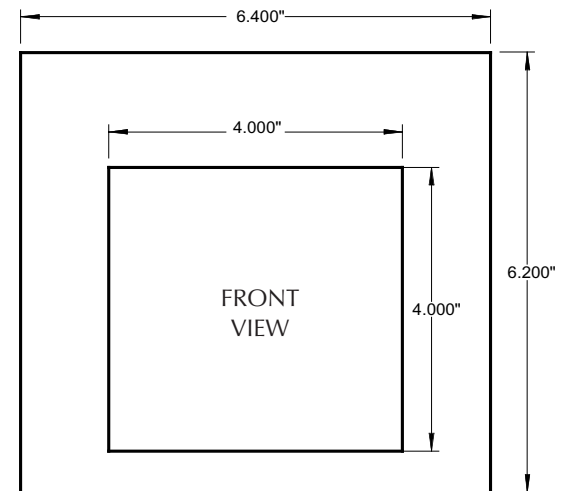

LED Model: BCO

- Independently Dimmable LED Fixture
- Standard Input Voltage 12 volt AC or DC
- IC Rated, Clearances NOT Required
- Power/Wattage: 5 watts (High Power LEDs)
- 5 Year Warranty – Made in USA
- Safe for Children, Animals, Clothes, Valuables
- Easy install of LED module and Face Plate
- New Construction Electrical Box
- Remodel Box (RCO) for existing construction
- 50,000 Hour Minimum Half Expected
- Optional 120 or 277 VAC input
- No Heat or UV from Light Beam
- Energy Efficient + Environment Friendly
- Durable; No Maintenance; No Filament to Break
- Call for Photometrics
- Modular design; Gasketed Faceplate
- Mounting tabs and two 1/2" KO's (Hangers Optional)
- Replaces existing fixtures or outlet boxes

Pictured Model #: BCO
Call for Custom colors and voltages
* Not stocked - built to order only

LED MODEL	WET Location (Not Submersible) Indoor or Outdoor Optional Remodel Box (RCO)
BCO	
FACE PLATE	Raw (Standard), White (WH) *, Gray (GY) *, Black (BK) *, CH (Flanged Chamfered Edge)* Other (Specify)
LEXAN LENS	Clear (Standard), Frosted (F), Other (Specify)
REFLECTOR	Stepped (Standard), Mirror (M), Other (Specify)
VOLTAGE IN	Remote XR or Battery (Standard) 120 VAC (120), 277 VAC (277), Remote Driver (RPK), Other (Specify)
LED COLOR	COOL White (WH), Amber (AM), Blue (BL), Red (RD), Cyan (CY), Green (GN), WARM White (WW), Other (Specify), Zener Diode Option (+Z)