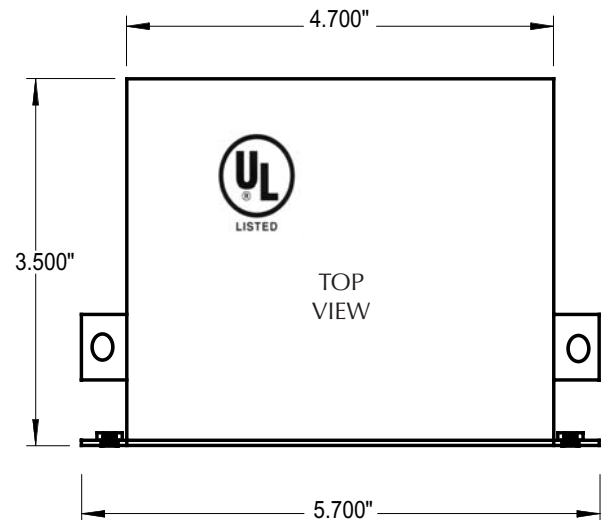

LED Model: BCO

- Independently Dimmable LED Fixture
- Standard Input Voltage 12 volt AC or DC
- IC Rated, Clearances NOT Required
- Power/Wattage: 5 watts (High Power LEDs)
- 5 Year Warranty – Made in USA
- Safe for Children, Animals, Clothes, Valuables
- Easy install of LED module and Face Plate
- New Construction Electrical Box
- Remodel Box (RCO) for existing construction
- 50,000 Hour Minimum Half Expected
- Optional 120 or 277 VAC input
- No Heat or UV from Light Beam
- Energy Efficient + Environment Friendly
- Durable; No Maintenance; No Filament to Break
- Call for Photometrics
- Modular design; Gasketed Faceplate
- Mounting tabs and two 1/2" KO's (Hangers Optional)
- Replaces existing fixtures or outlet boxes

Pictured Model #: BCO
Call for Custom colors and voltages
* Not stocked - built to order only

LED MODEL	WET Location (Not Submersible) Indoor or Outdoor Optional Remodel Box (RCO)
BCO	
FACE PLATE	Raw (Standard), White (WH) *, Gray (GY) *, Black (BK) *, CH (Flanged Chamfered Edge)* Other (Specify)
LEXAN LENS	Clear (Standard), Frosted (F), Other (Specify)
REFLECTOR	Stepped (Standard), Mirror (M), Other (Specify)
VOLTAGE IN	Remote XR or Battery (Standard) 120 VAC (120), 277 VAC (277), Remote Driver (RPK), Other (Specify)
LED COLOR	COOL White (WH), Amber (AM), Blue (BL), Red (RD), Cyan (CY), Green (GN), WARM White (WW), Other (Specify), Zener Diode Option (+Z)