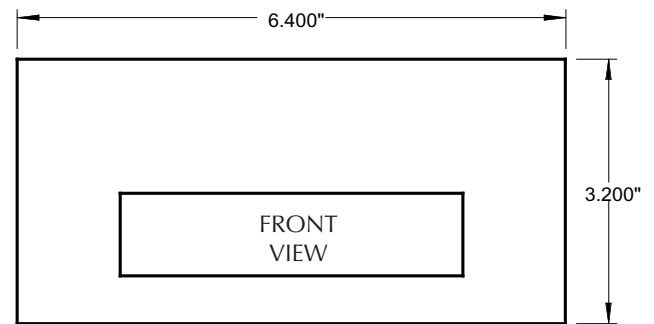

LED Model: BHO

- Independently Dimmable LED Fixture
- Standard Input Voltage 12 volt AC or DC
- IC Rated, Clearances NOT Required
- Power/Wattage: 5 watts (High Power LEDs)
- 5 Year Warranty – Made in USA
- Safe for Children, Animals, Clothes, Valuables
- Easy install of LED module and Face Plate
- New Construction Electrical Box
- Remodel Box (RHO) for existing construction
- 50,000 Hour Minimum Half Expected
- Optional 120 or 277 VAC input
- No Heat or UV from Light Beam
- Energy Efficient + Environment Friendly
- Durable; No Maintenance; No Filament to Break
- Call for Photometrics
- Modular design; Gasketed Faceplate
- Mounting tabs and two 1/2" KO's (Hangers Optional)
- Replaces existing fixtures or outlet boxes

Pictured Model #: BHO
Call for Custom colors and voltages
* Not stocked - built to order only

LED MODEL	WET Location (Not Submersible) Indoor or Outdoor Optional Remodel Box (RHO)
BHO	
FACE PLATE	Raw (Standard), White (WH) *, Gray (GY) *, Black (BK) *, CH (Flanged Chamfered Edge)* Other (Specify)
LEXAN LENS	Clear (Standard), Frosted (F), Other (Specify)
REFLECTOR	Stepped (Standard), Mirror (M), Other (Specify)
VOLTAGE IN	Remote XR or Battery (Standard) 120 VAC (120), 277 VAC (277), Remote Driver (RPK), Other (Specify)
LED COLOR	COOL White (WH), Amber (AM), Blue (BL), Red (RD), Cyan (CY), Green (GN), WARM White (WW), Other (Specify), Zener Diode Option (+Z)