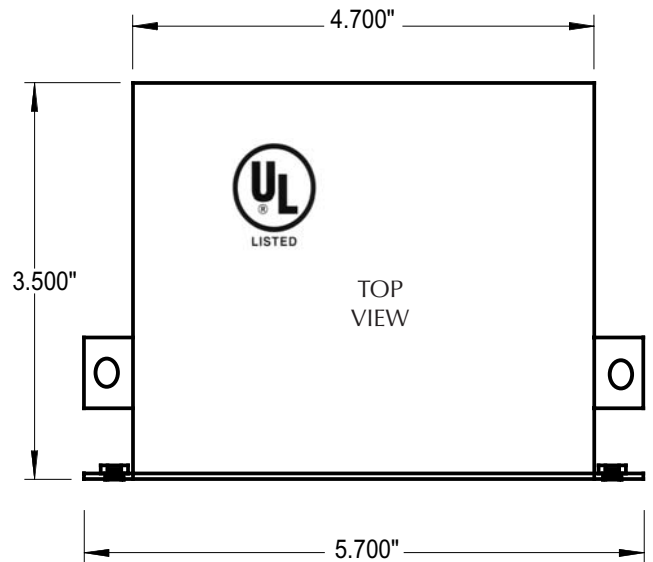

LED Model: BHO

- Independently Dimmable LED Fixture
- Standard Input Voltage 12 volt AC or DC
- IC Rated, Clearances NOT Required
- Power/Wattage: 5 watts (High Power LEDs)
- 5 Year Warranty – Made in USA
- Safe for Children, Animals, Clothes, Valuables
- Easy install of LED module and Face Plate
- New Construction Electrical Box
- Remodel Box (RHO) for existing construction
- 50,000 Hour Minimum Half Expected
- Optional 120 or 277 VAC input
- No Heat or UV from Light Beam
- Energy Efficient + Environment Friendly
- Durable; No Maintenance; No Filament to Break
- Call for Photometrics
- Modular design; Gasketed Faceplate
- Mounting tabs and two 1/2" KO's (Hangers Optional)
- Replaces existing fixtures or outlet boxes

Pictured Model #: BHO
Call for Custom colors and voltages
* Not stocked - built to order only

LED MODEL	WET Location (Not Submersible) Indoor or Outdoor Optional Remodel Box (RHO)
BHO	
FACE PLATE	Raw (Standard), White (WH) *, Gray (GY) *, Black (BK) *, CH (Flanged Chamfered Edge)* Other (Specify)
LEXAN LENS	Clear (Standard), Frosted (F), Other (Specify)
REFLECTOR	Stepped (Standard), Mirror (M), Other (Specify)
VOLTAGE IN	Remote XR or Battery (Standard) 120 VAC (120), 277 VAC (277), Remote Driver (RPK), Other (Specify)
LED COLOR	COOL White (WH), Amber (AM), Blue (BL), Red (RD), Cyan (CY), Green (GN), WARM White (WW), Other (Specify), Zener Diode Option (+Z)