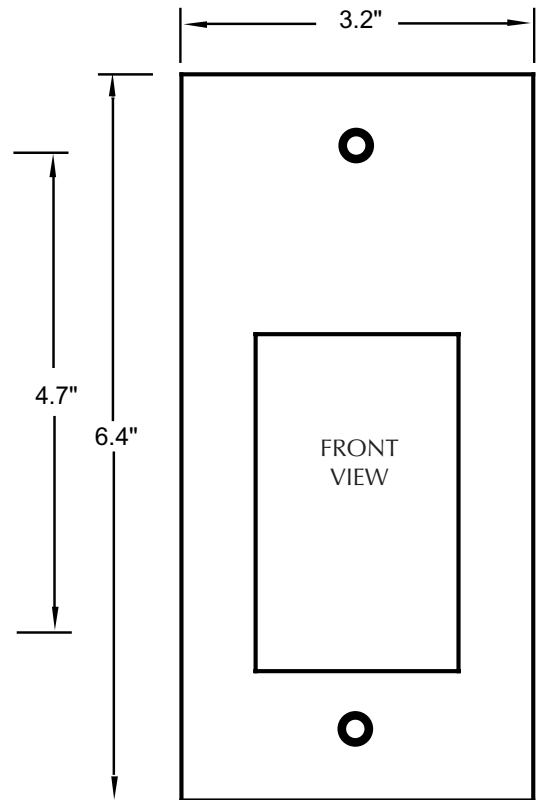

LED Model: BVO

- Independently Dimmable LED Fixture
- Standard Input Voltage 12 volt AC or DC
- IC Rated, Clearances NOT Required
- Power/Wattage: 2 watts (High Power LEDs)
- 5 Year Warranty – Made in USA
- Safe for Children, Animals, Clothes, Valuables
- Easy install of LED module and Face Plate
- New Construction Electrical Box
- Remodel Box (RVO) for existing construction
- 50,000 Hour Minimum Half Expected
- Optional 120 or 277 VAC input
- No Heat or UV from Light Beam
- Energy Efficient + Environment Friendly
- Durable; No Maintenance; No Filament to Break
- Call for Photometrics
- Modular design; Gasketed Faceplate
- Mounting tabs and two 1/2" KO's (Hangers Optional)
- Replaces existing fixtures or outlet boxes

LED MODEL BVO	WET Location (Not Submersible) Indoor or Outdoor Optional Remodel Box (RVO)
FACE PLATE 	Raw (Standard), White (WH) *, Gray (GY) *, Black (BK) *, CH (Flanged Chamfered Edge)* Other (Specify)
LEXAN LENS 	Clear (Standard), Frosted (F), Other (Specify)
REFLECTOR 	Stepped (Standard), Mirror (M), Other (Specify)
VOLTAGE IN 	Remote XR or Battery (Standard) 120 VAC (120), 277 VAC (277), Remote Driver (RPK), Other (Specify)
LED COLOR 	COOL White (WH), Amber (AM), Blue (BL), Red (RD), Cyan (CY), Green (GN), WARM White (WW), Other (Specify), Zener Diode Option (+Z)