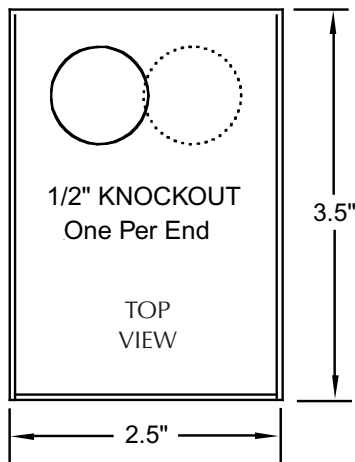

LED Model: BVO

- Independently Dimmable LED Fixture
- Standard Input Voltage 12 volt AC or DC
- IC Rated, Clearances NOT Required
- Power/Wattage: 2 watts (High Power LEDs)
- 5 Year Warranty – Made in USA
- Safe for Children, Animals, Clothes, Valuables
- Easy install of LED module and Face Plate
- New Construction Electrical Box
- Remodel Box (RVO) for existing construction
- 50,000 Hour Minimum Half Expected
- Optional 120 or 277 VAC input
- No Heat or UV from Light Beam
- Energy Efficient + Environment Friendly
- Durable; No Maintenance; No Filament to Break
- Call for Photometrics
- Modular design; Gasketed Faceplate
- Mounting tabs and two 1/2" KO's (Hangers Optional)
- Replaces existing fixtures or outlet boxes

LED MODEL BVO	WET Location (Not Submersible) Indoor or Outdoor Optional Remodel Box (RVO)
FACE PLATE 	Raw (Standard), White (WH) *, Gray (GY) *, Black (BK) *, CH (Flanged Chamfered Edge)* Other (Specify)
LEXAN LENS 	Clear (Standard), Frosted (F), Other (Specify)
REFLECTOR 	Stepped (Standard), Mirror (M), Other (Specify)
VOLTAGE IN 	Remote XR or Battery (Standard) 120 VAC (120), 277 VAC (277), Remote Driver (RPK), Other (Specify)
LED COLOR 	COOL White (WH), Amber (AM), Blue (BL), Red (RD), Cyan (CY), Green (GN), WARM White (WW), Other (Specify), Zener Diode Option (+Z)