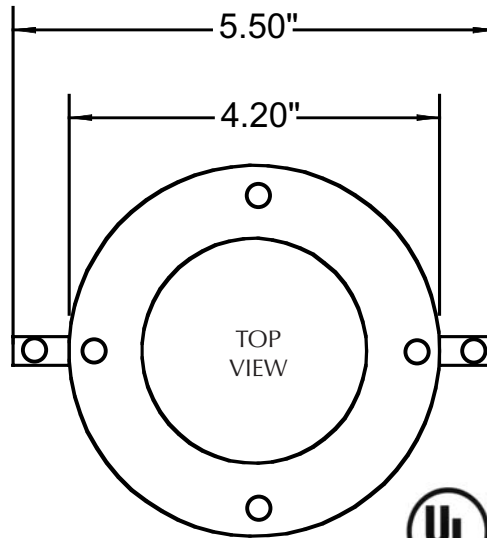

www.GeminiOneFive.com
800.660.2320

REPRESENTED BY: